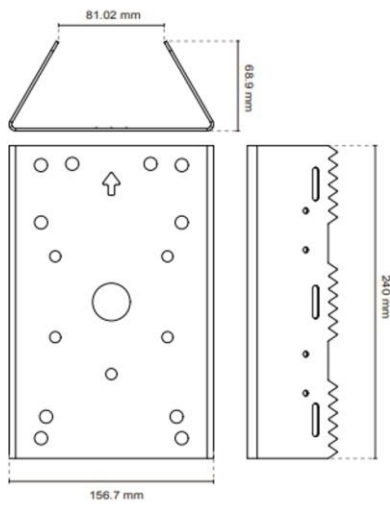

WP4-BC840M04-IR	
Beam Angle (Horizontal)	10° ~ 40°
Distance	50-140m
Wavelength	850nm
Power Consumption	12M
Dimensions	135 x 87.01 x 88.05 mm
Weight	1.2kg
Operating Temperature	-40 °C ~ 50 °C (-40 °F to +122 °F)

WP4-BC840M04-Wall	
Pan Angle	360°
Tilt Angle	-66.5°~ 0°
Max. Load	10kg
Dimensions	318 x 226 x 108 mm
Weight	1.05kg

WP4-BC840M04-Pole	
Pole Diameter	89~15.24 mm
Max. Load	25kg
Dimensions	240 x 156.7 x 68.9 mm
Weight	1.26kg

DIMENSION IN MM

DIMENSION IN MM

DIMENSION IN