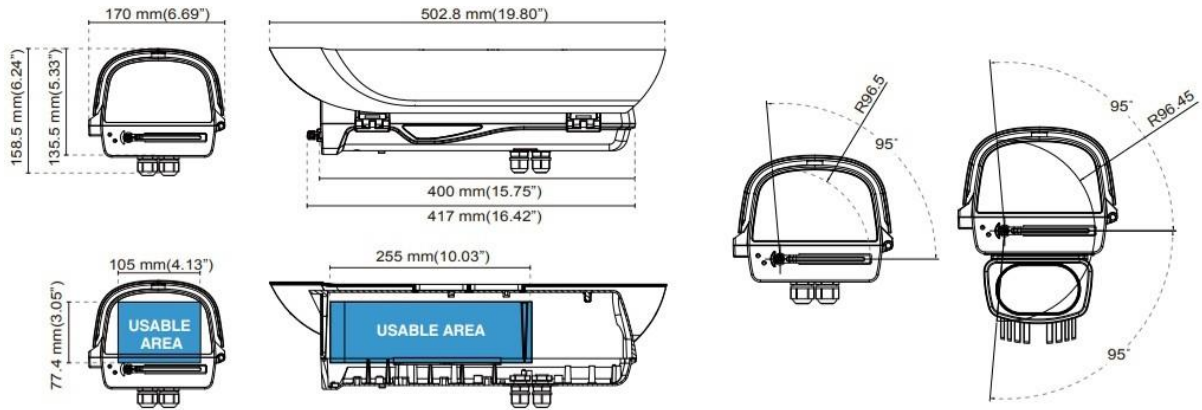

DIMENSION IN MM