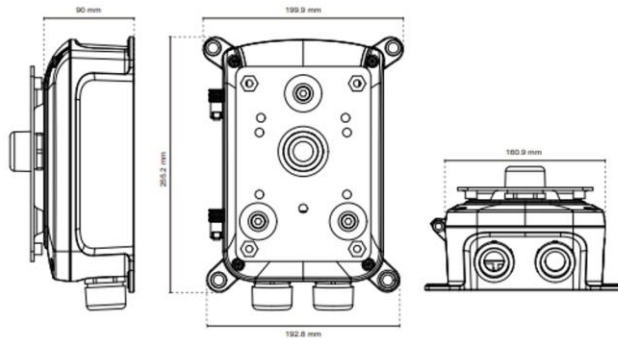

Fully Integrated in the Siqura EX- or SA-housings

1/2.8" progressive scan CMOS

4x Motorized varifocal lens

120 dB WDR (HDR)

ONVI Profile S

WP4-BC840M04 Housing	
IP Rating	IP66
IK Rating	IK10, without glass
Temperature control	heater/blower
Power	24 Vac
Power consumption	80 W (incl. camera)
Relative Humidity	5% to 95%, no condensation
Operating temperature	
- Without IR	-50 °C to +75 °C (-258 °F to +167 °F)
- With IR	-50 °C to +50 °C (-258 °F to +122 °F)
Cold Startup	-40°C (-40°F)
Window Heater ON/OFF	20°C (68°F) ON, 30°C (86°F) OFF
Cold Start Heater ON/OFF	0°C (32°F) ON, 5°C (41°F) OFF
Blower ON/OFF	35°C (95°F) ON, 25°C (77°F) OFF
Material	Aluminum
Dimensions	158 x 170 x 502 mm (6.2 x 6.69 x 19.7 in)
Weight	2.9 kg (6.4 lbs)

WP4-BC840M04-IR	
Beam Angle (Horizontal)	10° ~ 40°
Distance	50-140m
Wavelength	850nm
Power Consumption	12M
Dimensions	135 x 87.01 x 88.05 mm
Weight	1.2kg
Operating Temperature	-40 °C ~ 50 °C (-40 °F to +122 °F)

WP4-BC840M04-Wall	
Pan Angle	360°
Tilt Angle	-66.5°~ 0°
Max. Load	10kg
Dimensions	318 x 226 x 108 mm
Weight	1.05kg

WP4-BC840M04-Pole	
Pole Diameter	89~15.24 mm
Max. Load	25kg
Dimensions	240 x 156.7 x 68.9 mm
Weight	1.26kg

DIMENSION IN MM

DIMENSION IN MM

DIMENSION IN