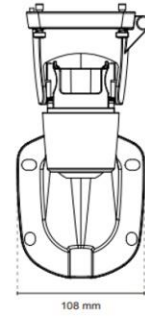

WP4-BC840M04-IR	
Beam Angle (Horizontal)	10° ~ 40°
Distance	50-140m
Wavelength	850nm
Power Consumption	12M
Dimensions	135 x 87.01 x 88.05 mm
Weight	1.2kg
Operating Temperature	-40 °C ~ 50 °C (-40 °F to +122 °F)

WP4-BC840M04-Wall	
Pan Angle	360°
Tilt Angle	-66.5°~ 0°
Max. Load	10kg
Dimensions	318 x 226 x 108 mm
Weight	1.05kg

WP4-BC840M04-Pole	
Pole Diameter	89~15.24 mm
Max. Load	25kg
Dimensions	240 x 156.7 x 68.9 mm
Weight	1.26kg

DIMENSION IN MM

DIMENSION IN MM

DIMENSION IN