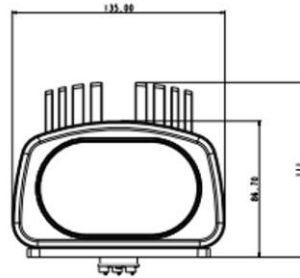

Fully Integrated in the Siqura EX- or SA-housings

1/2.8" progressive scan CMOS

4x Motorized varifocal lens

120 dB WDR (HDR)

ONVI Profile S

WP4-BC840M04 Housing	
IP Rating	IP66
IK Rating	IK10, without glass
Temperature control	heater/blower
Power	24 Vac
Power consumption	80 W (incl. camera)
Relative Humidity	5% to 95%, no condensation
Operating temperature	
- Without IR	-50 °C to +75 °C (-258 °F to +167 °F)
- With IR	-50 °C to +50 °C (-258 °F to +122 °F)
Cold Startup	-40°C (-40°F)
Window Heater ON/OFF	20°C (68°F) ON, 30°C (86°F) OFF
Cold Start Heater ON/OFF	0°C (32°F) ON, 5°C (41°F) OFF
Blower ON/OFF	35°C (95°F) ON, 25°C (77°F) OFF
Material	Aluminum
Dimensions	158 x 170 x 502 mm (6.2 x 6.69 x 19.7 in)
Weight	2.9 kg (6.4 lbs)

WP4-BC840M04-IR	
Beam Angle (Horizontal)	10° ~ 40°
Distance	50-140m
Wavelength	850nm
Power Consumption	12M
Dimensions	135 x 87.01 x 88.05 mm
Weight	1.2kg
Operating Temperature	-40 °C ~ 50 °C (-40 °F to +122 °F)

WP4-BC840M04-Wall	
Pan Angle	360°
Tilt Angle	-66.5°~ 0°
Max. Load	10kg
Dimensions	318 x 226 x 108 mm
Weight	1.05kg

WP4-BC840M04-Pole	
Pole Diameter	89~15.24 mm
Max. Load	25kg
Dimensions	240 x 156.7 x 68.9 mm
Weight	1.26kg

DIMENSION IN MM

DIMENSION IN MM

DIMENSION IN