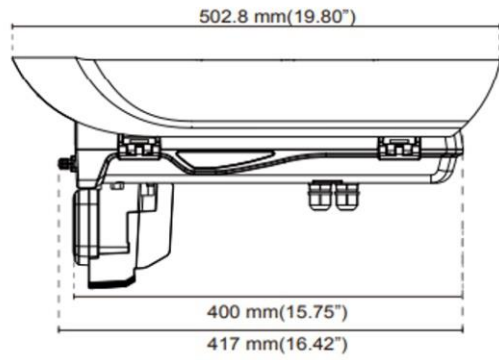

Fully Integrated in the Siqura EX- or SA-housings

1/2.8" progressive scan CMOS

4x Motorized varifocal lens

120 dB WDR (HDR)

ONVI Profile S

WP4-BC840M04 Housing	
IP Rating	IP66
IK Rating	IK10, without glass
Temperature control	heater/blower
Power	24 Vac
Power consumption	80 W (incl. camera)
Relative Humidity	5% to 95%, no condensation
Operating temperature	
- Without IR	-50 °C to +75 °C (-258 °F to +167 °F)
- With IR	-50 °C to +50 °C (-258 °F to +122 °F)
Cold Startup	-40°C (-40°F)
Window Heater ON/OFF	20°C (68°F) ON, 30°C (86°F) OFF
Cold Start Heater ON/OFF	0°C (32°F) ON, 5°C (41°F) OFF
Blower ON/OFF	35°C (95°F) ON, 25°C (77°F) OFF
Material	Aluminum
Dimensions	158 x 170 x 502 mm (6.2 x 6.69 x 19.7 in)
Weight	2.9 kg (6.4 lbs)

WP4-BC840M04-IR	
Beam Angle (Horizontal)	10° ~ 40°
Distance	50-140m
Wavelength	850nm
Power Consumption	12M
Dimensions	135 x 87.01 x 88.05 mm
Weight	1.2kg
Operating Temperature	-40 °C ~ 50 °C (-40 °F to +122 °F)

WP4-BC840M04-Wall	
Pan Angle	360°
Tilt Angle	-66.5°~ 0°
Max. Load	10kg
Dimensions	318 x 226 x 108 mm
Weight	1.05kg

WP4-BC840M04-Pole	
Pole Diameter	89~15.24 mm
Max. Load	25kg
Dimensions	240 x 156.7 x 68.9 mm
Weight	1.26kg

DIMENSION IN MM

DIMENSION IN MM

DIMENSION IN