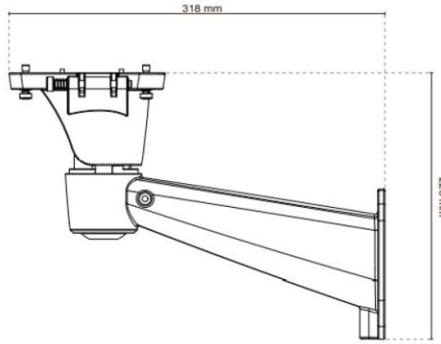

WP4-BC840M04-IR	
Beam Angle (Horizontal)	10° ~ 40°
Distance	50-140m
Wavelength	850nm
Power Consumption	12M
Dimensions	135 x 87.01 x 88.05 mm
Weight	1.2kg
Operating Temperature	-40 °C ~ 50 °C (-40 °F to +122 °F)

WP4-BC840M04-Wall	
Pan Angle	360°
Tilt Angle	-66.5°~ 0°
Max. Load	10kg
Dimensions	318 x 226 x 108 mm
Weight	1.05kg

WP4-BC840M04-Pole	
Pole Diameter	89~15.24 mm
Max. Load	25kg
Dimensions	240 x 156.7 x 68.9 mm
Weight	1.26kg

DIMENSION IN MM

DIMENSION IN MM

DIMENSION IN